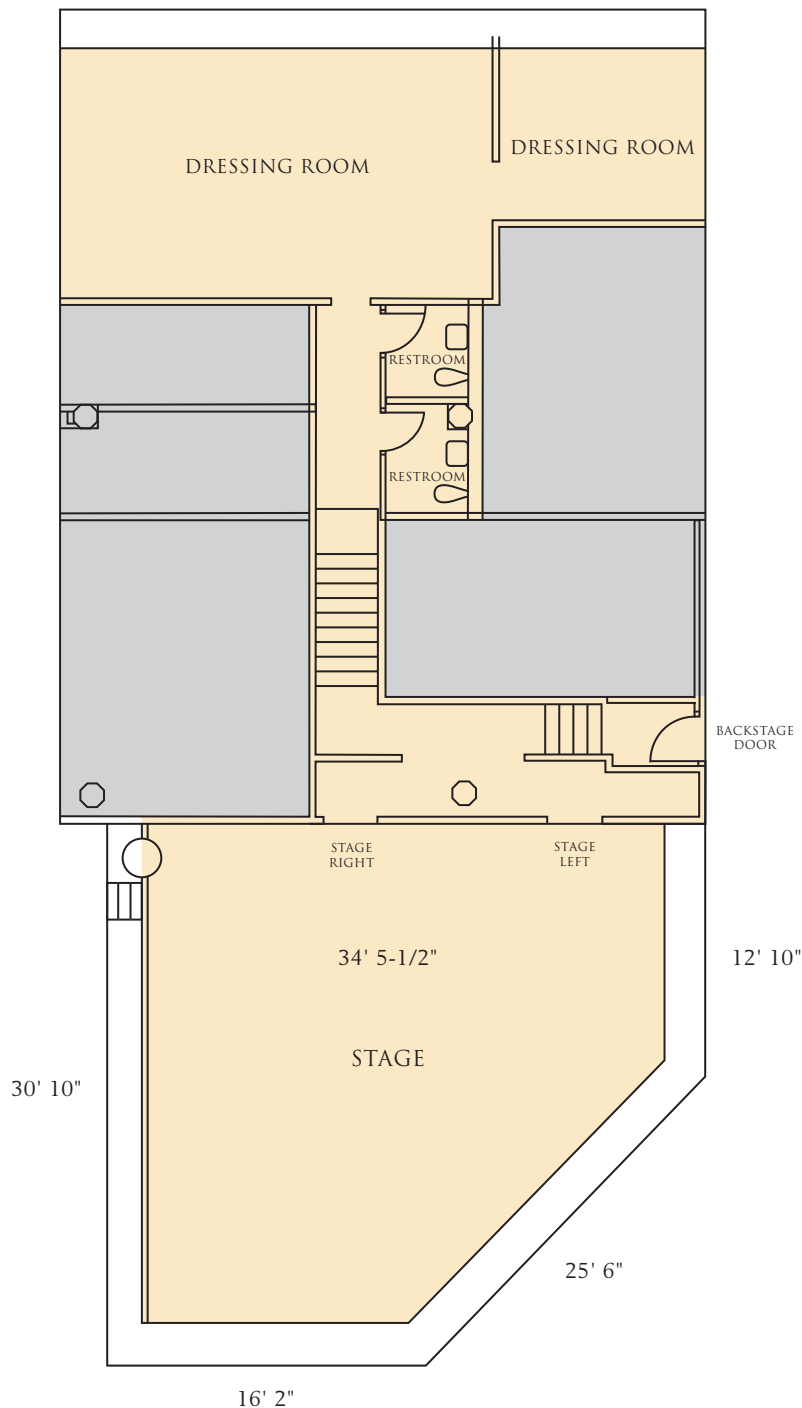

# CENTERSTAGE

Stage dimensions include the space used by curtains and/or scenery located stage right and upstage.

Perform at the heart of Hawaii's largest outdoor shopping destination, where more than 500 professional, cultural and community performances are presented every year.

## BACKSTAGE

- One open dressing/stage area including:
  - Full-length mirrors
  - Vanity tables with mirrors
  - One curtained dressing room
  - Two restrooms
  - Seating

## SOUND EQUIPMENT

- 16-channel mixer (12 channels available)
- Six vocal microphones and stands
- Four direct input units
- Four floor monitors and two side fills
- Speakers
- Dual-CD player